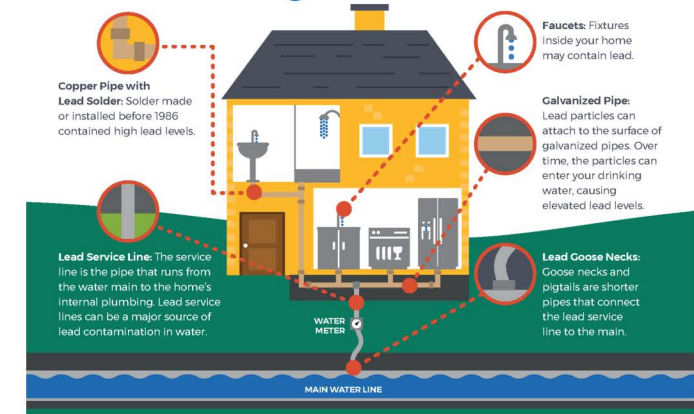

- Chlorine
- Lead
- Fluoride
- Mercury
- Sulfur
- Nitrates
- Pharmaceuticals

Volatile Organic Compounds (VOCs)

- Hydrocarbon -Petroleum
- Solvents - cleaners, inks
- Pesticides - Glyphosate

Lead is TOXIC...

CONCERNED ABOUT LEAD IN YOUR DRINKING WATER?

Sources of LEAD in Drinking Water

Chlorine is a TOXIC bleaching agent...

As DEW WATER ENHANCER

Activated Charcoal

Ceramic Balls

✓ ALKALISED

Raises the water's pH level to mildly alkaline (pH 7.2 - 8.5). Lowers Oxidation Reduction Potential (ORP) and helps to neutralise free radicals in the body.

✓ VITALISED

Helps to energise the body by micro-clustering water molecules to allow easier absorption into cells. Improves metabolism by rapid hydration of the body.

As Dew water enhancer must be installed post water filtration system or Reverse Osmosis water system, but before the faucet. Must not be connected directly to tap water